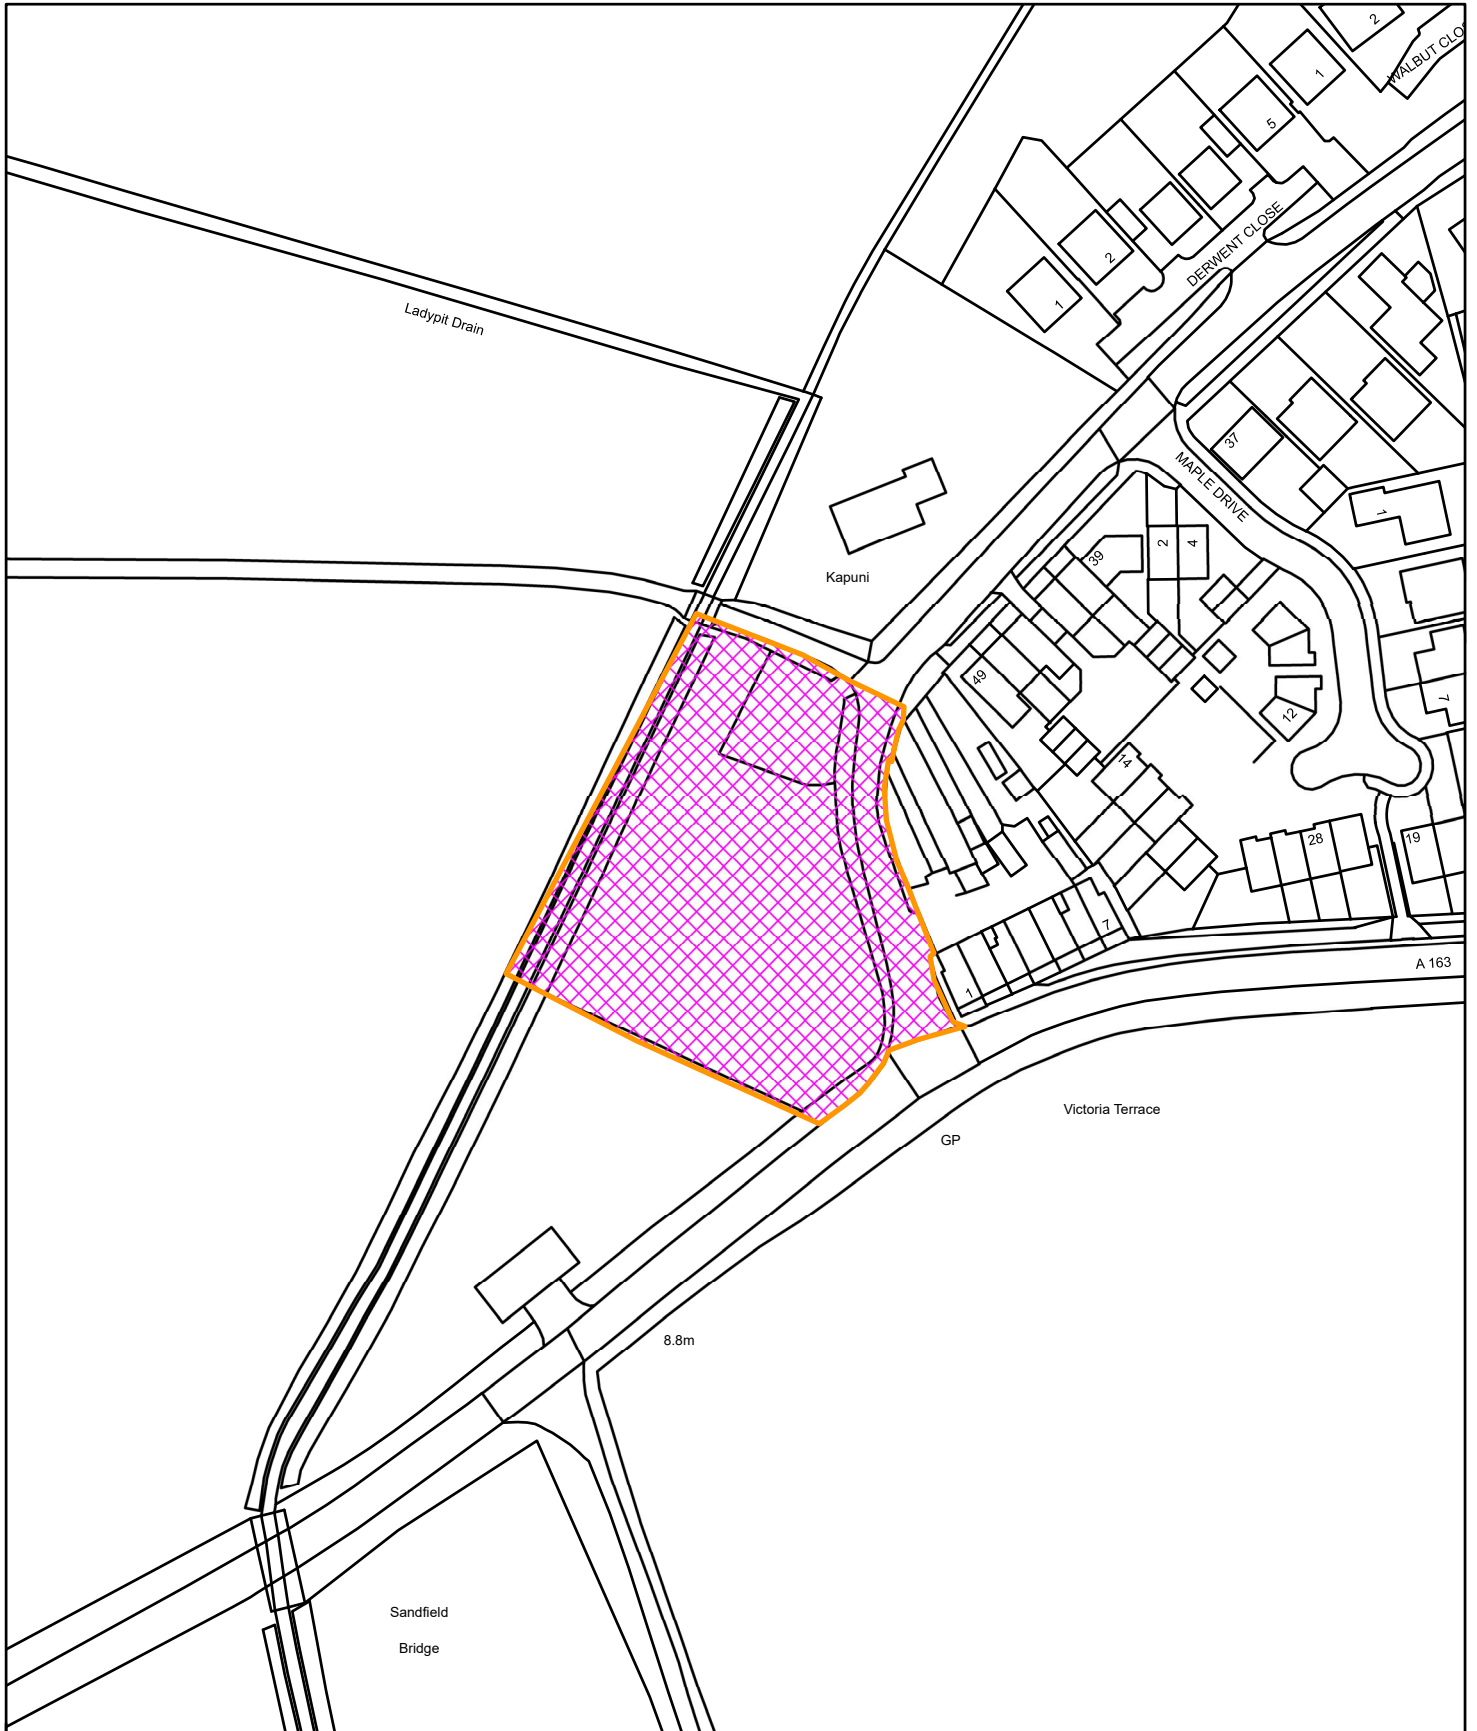

Land adjacent to A163, Market Weighton Road, North Duffield
2021/1353/FUL

Reproduced from the Ordnance Survey mapping with the permission of Her Majesty's Stationary Office. Unauthorised reproduction infringes Crown Copyright and may lead to prosecution or civil proceedings © Crown Copyright
Selby District Council Licence No. 100018656
This copy has been produced specifically for Planning and Building Control purposes only.
No further copies may be made.

N

1:1,250